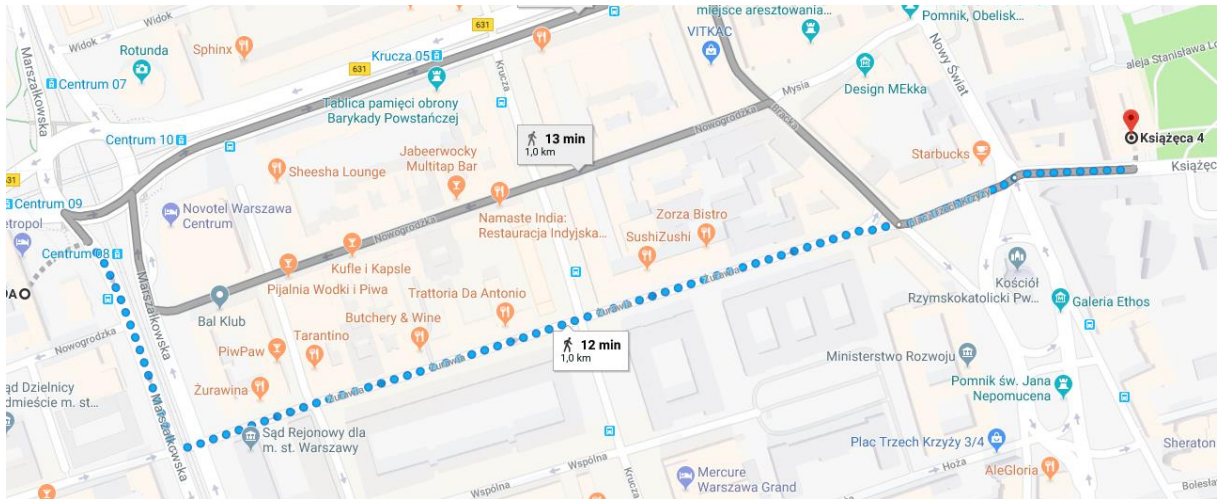

800 metres-10 minutes walking distance.

3.MERCURE WARSZAWA GRAND HOTEL ****

<https://www.accorhotels.com/pl/hotel-3384-mercure-warszawa-grand/index.shtml>

GOOGLE MAPS:

<https://www.google.pl/maps/dir/Krucza+28,+Warszawa/Ksi%C4%85%C5%BC%C4%99ca+4,+Warszawa/@52.2287253,21.0180987,17z/data=!3m1!4b1!4m14!4m13!1m5!1m1!1s0x471eccf1abde2293:0x318699fa0d7989ae!2m2!1d21.018639!2d52.227647!1m5!1m1!1s0x471eccf74a4c0c4b:0xe59cc0a6f0e0cc96!2m2!1d21.0236593!2d52.230084!3e2>

600 metres-7 minutes walking distance.

4.INDIGO HOTEL ****

<http://indigowarsaw.com/pl/>

GOOGLE MAPS:

<https://www.google.pl/maps/dir/Smolna+40,+Warszawa/Ksi%C4%85%C5%BC%C4%99ca+4,+Warszawa/@52.2308851,21.0210952,17.75z/data=!4m13!4m12!1m5!1m1!1s0x471eccf6f6a69979:0xffa114981a00712b!2m2!1d21.0212571!2d52.2326154!1m5!1m1!1s0x471eccf74a4c0c4b:0xe59cc0a6f0e0cc96!2m2!1d21.0236593!2d52.230084>

450 metres-6 minutes walking distance.

5.METROPOL HOTEL ****

<http://www.hotelmetropol.com.pl/pl/default.html>

GOOGLE MAPS:

<https://www.google.pl/maps/dir/Marsza%C5%82kowska+99A,+Warszawa/Ksi%C4%85%C5%BC%C4%99ca+4,+Warszawa/@52.2295641,21.0151639,17z/data=!3m1!4b1!4m14!4m13!1m5!1m1!1s0x471eccf2fe78e09d:0x1f7fdbf780a290a9!2m2!1d21.011022!2d52.2289929!1m5!1m1!1s0x471eccf74a4c0c4b:0xe59cc0a6f0e0cc96!2m2!1d21.0236593!2d52.230084!3e2>

1 kilometer-12 minutes walking distance.