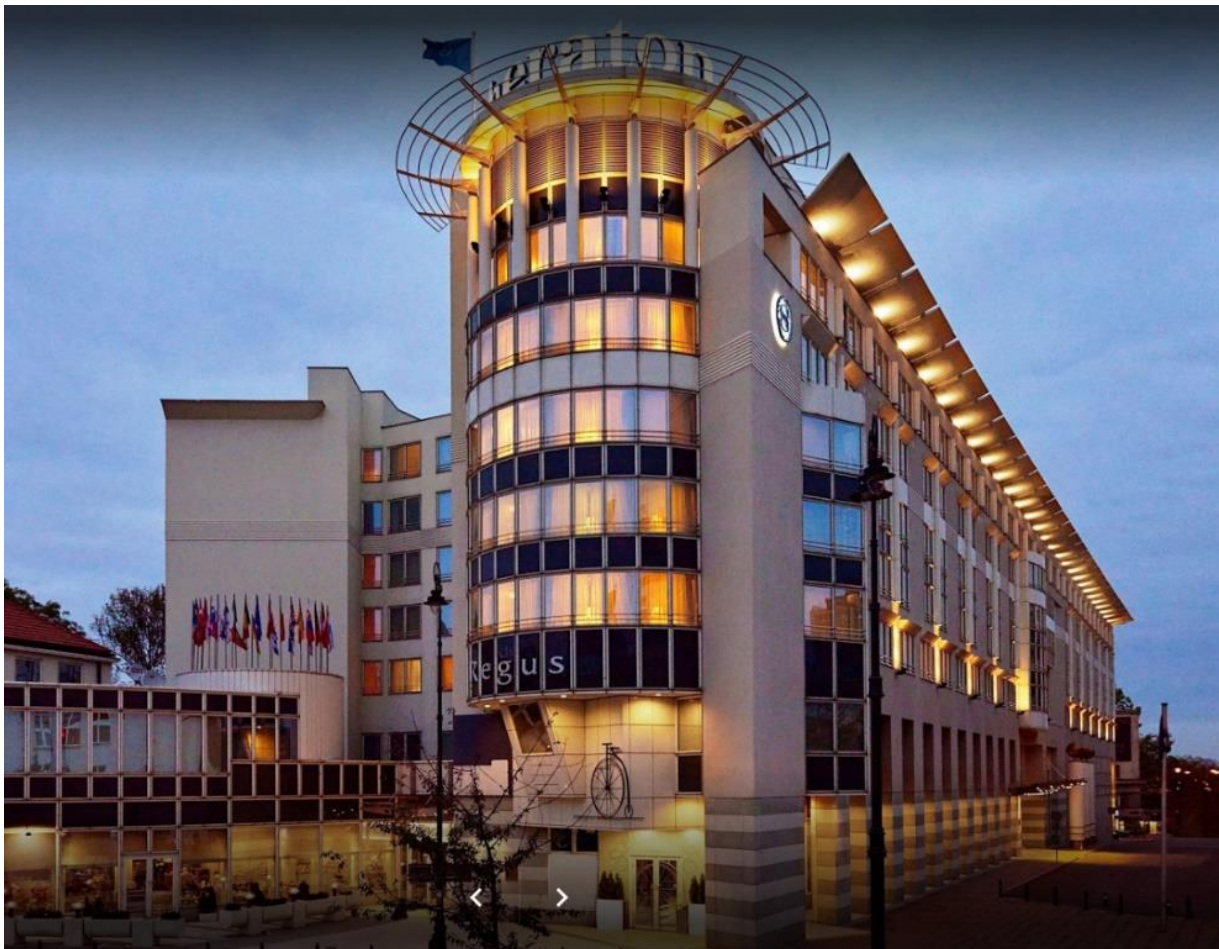

LIST OF HOTELS:

1.SHERATON WARSAW HOTEL *****

<http://www.sheratonwarsaw.pl/?SWAQ=958C>

GOOGLE MAPS:

<https://www.google.pl/maps/dir/Boles%C5%82awa+Prusa+2,+Warszawa/Ksi%C4%85%C5%BC%C4%99ca+4,+Warszawa/@52.2287884,21.0229008,18z/data=!4m13!4m12!1m5!1m1!1s0x471eccfa6cf9196b:0xd77000337047f3d2!2m2!1d21.024925!2d52.2279257!1m5!1m1!1s0x471eccf74a4c0c4b:0xe59cc0a6f0e0cc96!2m2!1d21.0236593!2d52.230084>

400 metres-5 minutes walking distance.

2. NOVOTEL HOTEL ****

<http://www.novotel.com/pl/hotel-3383-novotel-warszawa-centrum/index.shtml>

GOOGLE MAPS:

<https://www.google.pl/maps/dir/Marszalkowska%2C94,+Warszawa/Ksi%C4%85%C5%BC%C4%99ca+4,+Warszawa/@52.2294614,21.0157744,17z/data=!3m1!4b1!4m13!4m12!1m5!1m1!1s0x471eccf23711845b:0xde13c3952c2f7782!2m2!1d21.0132463!2d52.2282861!1m5!1m1!1s0x471eccf74a4c0c4b:0xe59cc0a6f0e0cc96!2m2!1d21.0236593!2d52.230084>

800 metres-10 minutes walking distance.

3.MERCURE WARSZAWA GRAND HOTEL ****

<https://www.accorhotels.com/pl/hotel-3384-mercure-warszawa-grand/index.shtml>

GOOGLE MAPS:

<https://www.google.pl/maps/dir/Krucza+28,+Warszawa/Ksi%C4%85%C5%BC%C4%99ca+4,+Warszawa/@52.2287253,21.0180987,17z/data=!3m1!4b1!4m14!4m13!1m5!1m1!1s0x471eccf1abde2293:0x318699fa0d7989ae!2m2!1d21.018639!2d52.227647!1m5!1m1!1s0x471eccf74a4c0c4b:0xe59cc0a6f0e0cc96!2m2!1d21.0236593!2d52.230084!3e2>