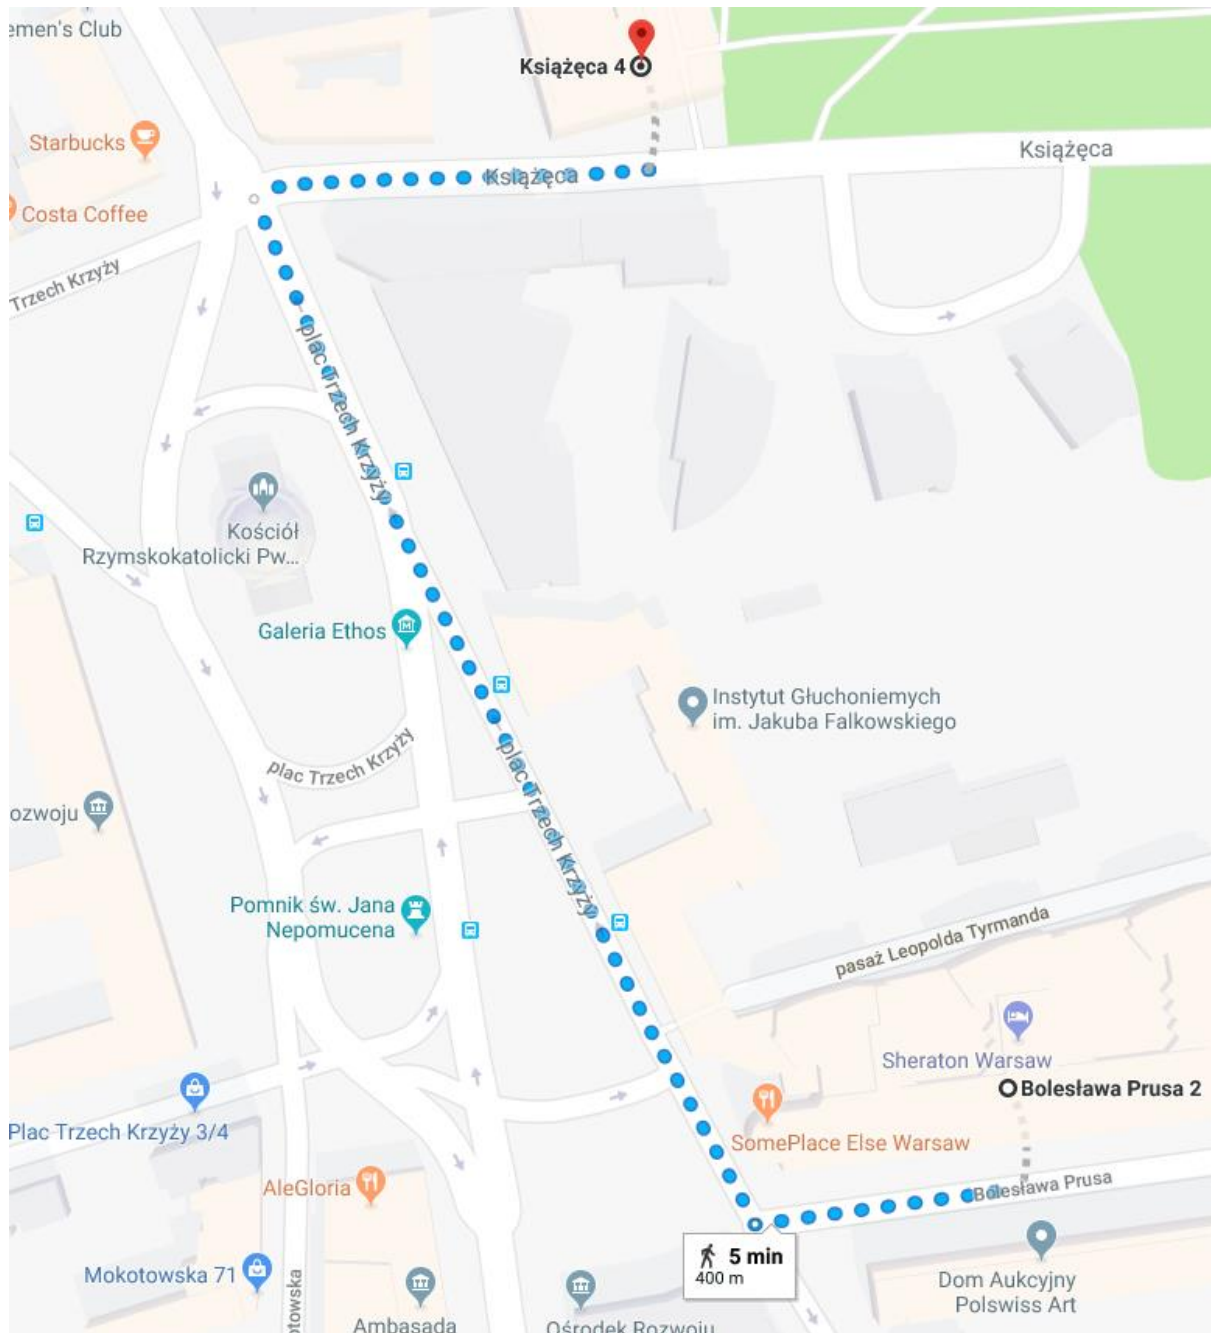

LIST OF HOTELS:

1.SHERATON WARSAW HOTEL *****

<http://www.sheratonwarsaw.pl/?SWAQ=958C>

GOOGLE MAPS:

<https://www.google.pl/maps/dir/Boles%C5%82awa+Prusa+2,+Warszawa/Ksi%C4%85%C5%BC%C4%99ca+4,+Warszawa/@52.2287884,21.0229008,18z/data=!4m13!4m12!1m5!1m1!1s0x471eccfa6cf9196b:0xd77000337047f3d2!2m2!1d21.024925!2d52.2279257!1m5!1m1!1s0x471eccf74a4c0c4b:0xe59cc0a6f0e0cc96!2m2!1d21.0236593!2d52.230084>

400 metres-5 minutes walking distance.

2. NOVOTEL HOTEL ****

<http://www.novotel.com/pl/hotel-3383-novotel-warszawa-centrum/index.shtml>

GOOGLE MAPS:

<https://www.google.pl/maps/dir/Marszalkowska%2C94,+Warszawa/Ksi%C4%85%C5%BC%C4%99ca+4,+Warszawa/@52.2294614,21.0157744,17z/data=!3m1!4b1!4m13!4m12!1m5!1m1!1s0x471eccf23711845b:0xde13c3952c2f7782!2m2!1d21.0132463!2d52.2282861!1m5!1m1!1s0x471eccf74a4c0c4b:0xe59cc0a6f0e0cc96!2m2!1d21.0236593!2d52.230084>

800 metres-10 minutes walking distance.

3.MERCURE WARSZAWA GRAND HOTEL ****

<https://www.accorhotels.com/pl/hotel-3384-mercure-warszawa-grand/index.shtml>

GOOGLE MAPS:

<https://www.google.pl/maps/dir/Krucza+28,+Warszawa/Ksi%C4%85%C5%BC%C4%99ca+4,+Warszawa/@52.2287253,21.0180987,17z/data=!3m1!4b1!4m14!4m13!1m5!1m1!1s0x471eccf1abde2293:0x318699fa0d7989ae!2m2!1d21.018639!2d52.227647!1m5!1m1!1s0x471eccf74a4c0c4b:0xe59cc0a6f0e0cc96!2m2!1d21.0236593!2d52.230084!3e2>

450 metres-6 minutes walking distance.

5.METROPOL HOTEL ****

<http://www.hotelmetropol.com.pl/pl/default.html>

GOOGLE MAPS:

<https://www.google.pl/maps/dir/Marsza%C5%82kowska+99A,+Warszawa/Ksi%C4%85%C5%BC%C4%99ca+4,+Warszawa/@52.2295641,21.0151639,17z/data=!3m1!4b1!4m14!4m13!1m5!1m1!1s0x471eccf2fe78e09d:0x1f7fdbf780a290a9!2m2!1d21.011022!2d52.2289929!1m5!1m1!1s0x471eccf74a4c0c4b:0xe59cc0a6f0e0cc96!2m2!1d21.0236593!2d52.230084!3e2>