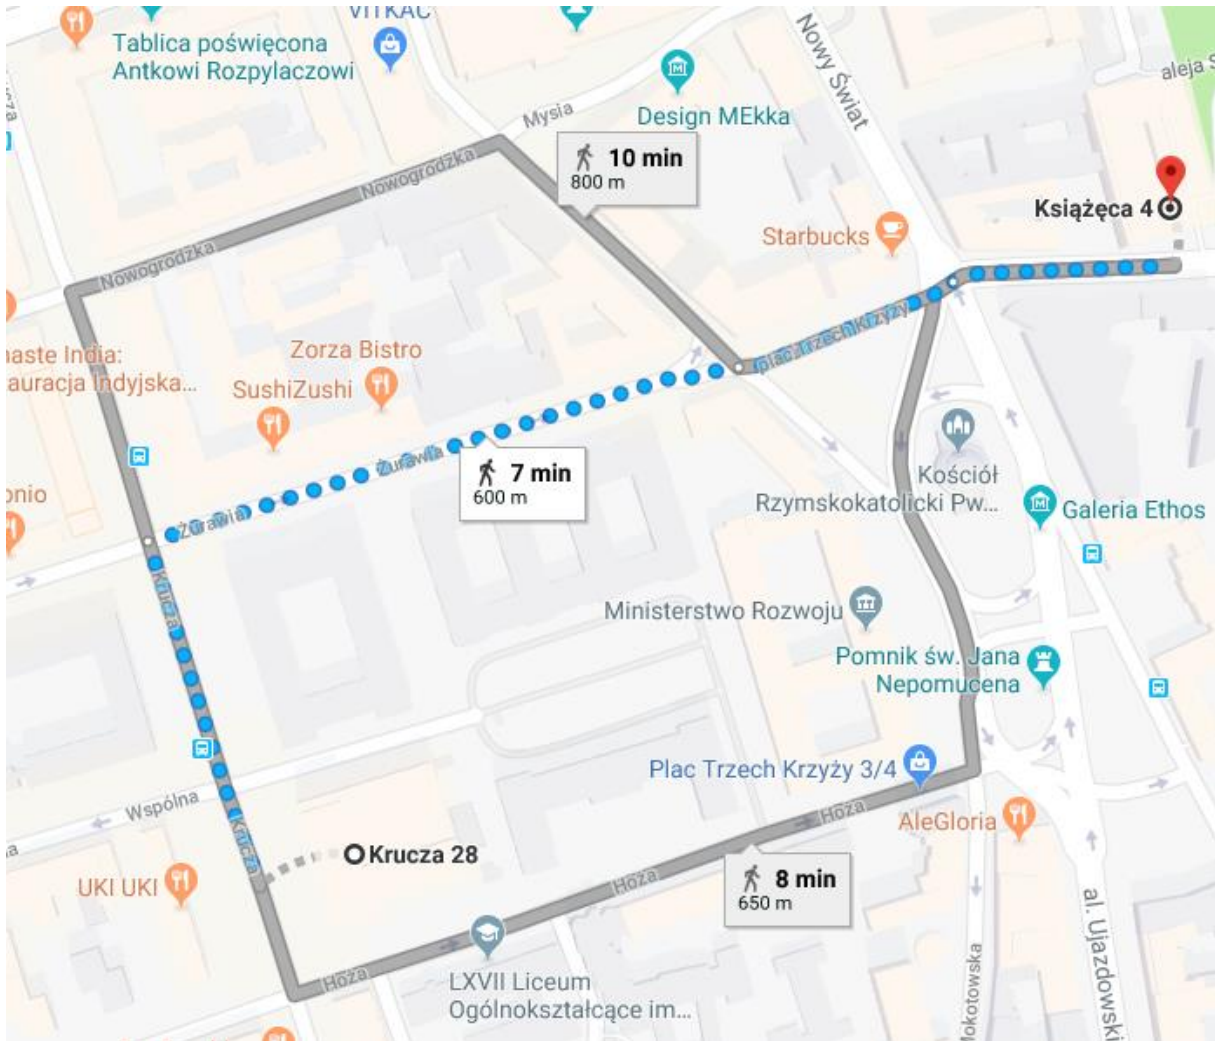

400 metres-5 minutes walking distance.

2. NOVOTEL HOTEL ****

<http://www.novotel.com/pl/hotel-3383-novotel-warszawa-centrum/index.shtml>

GOOGLE MAPS:

<https://www.google.pl/maps/dir/Marszalkowska%2C94,+Warszawa/Ksi%C4%85%C5%BC%C4%99ca+4,+Warszawa/@52.2294614,21.0157744,17z/data=!3m1!4b1!4m13!4m12!1m5!1m1!1s0x471eccf23711845b:0xde13c3952c2f7782!2m2!1d21.0132463!2d52.2282861!1m5!1m1!1s0x471eccf74a4c0c4b:0xe59cc0a6f0e0cc96!2m2!1d21.0236593!2d52.230084>

800 metres-10 minutes walking distance.

3.MERCURE WARSZAWA GRAND HOTEL ****

<https://www.accorhotels.com/pl/hotel-3384-mercure-warszawa-grand/index.shtml>

GOOGLE MAPS:

<https://www.google.pl/maps/dir/Krucza+28,+Warszawa/Ksi%C4%85%C5%BC%C4%99ca+4,+Warszawa/@52.2287253,21.0180987,17z/data=!3m1!4b1!4m14!4m13!1m5!1m1!1s0x471eccf1abde2293:0x318699fa0d7989ae!2m2!1d21.018639!2d52.227647!1m5!1m1!1s0x471eccf74a4c0c4b:0xe59cc0a6f0e0cc96!2m2!1d21.0236593!2d52.230084!3e2>

600 metres-7 minutes walking distance.

4.INDIGO HOTEL ****

<http://indigowarsaw.com/pl/>

GOOGLE MAPS:

<https://www.google.pl/maps/dir/Smolna+40,+Warszawa/Ksi%C4%85%C5%BC%C4%99ca+4,+Warszawa/@52.2308851,21.0210952,17.75z/data=!4m13!4m12!1m5!1m1!1s0x471eccf6f6a69979:0xffa114981a00712b!2m2!1d21.0212571!2d52.2326154!1m5!1m1!1s0x471eccf74a4c0c4b:0xe59cc0a6f0e0cc96!2m2!1d21.0236593!2d52.230084>

450 metres-6 minutes walking distance.

5.METROPOL HOTEL ****

<http://www.hotelmetropol.com.pl/pl/default.html>

GOOGLE MAPS:

<https://www.google.pl/maps/dir/Marsza%C5%82kowska+99A,+Warszawa/Ksi%C4%85%C5%BC%C4%99ca+4,+Warszawa/@52.2295641,21.0151639,17z/data=!3m1!4b1!4m14!4m13!1m5!1m1!1s0x471eccf2fe78e09d:0x1f7fdbf780a290a9!2m2!1d21.011022!2d52.2289929!1m5!1m1!1s0x471eccf74a4c0c4b:0xe59cc0a6f0e0cc96!2m2!1d21.0236593!2d52.230084!3e2>