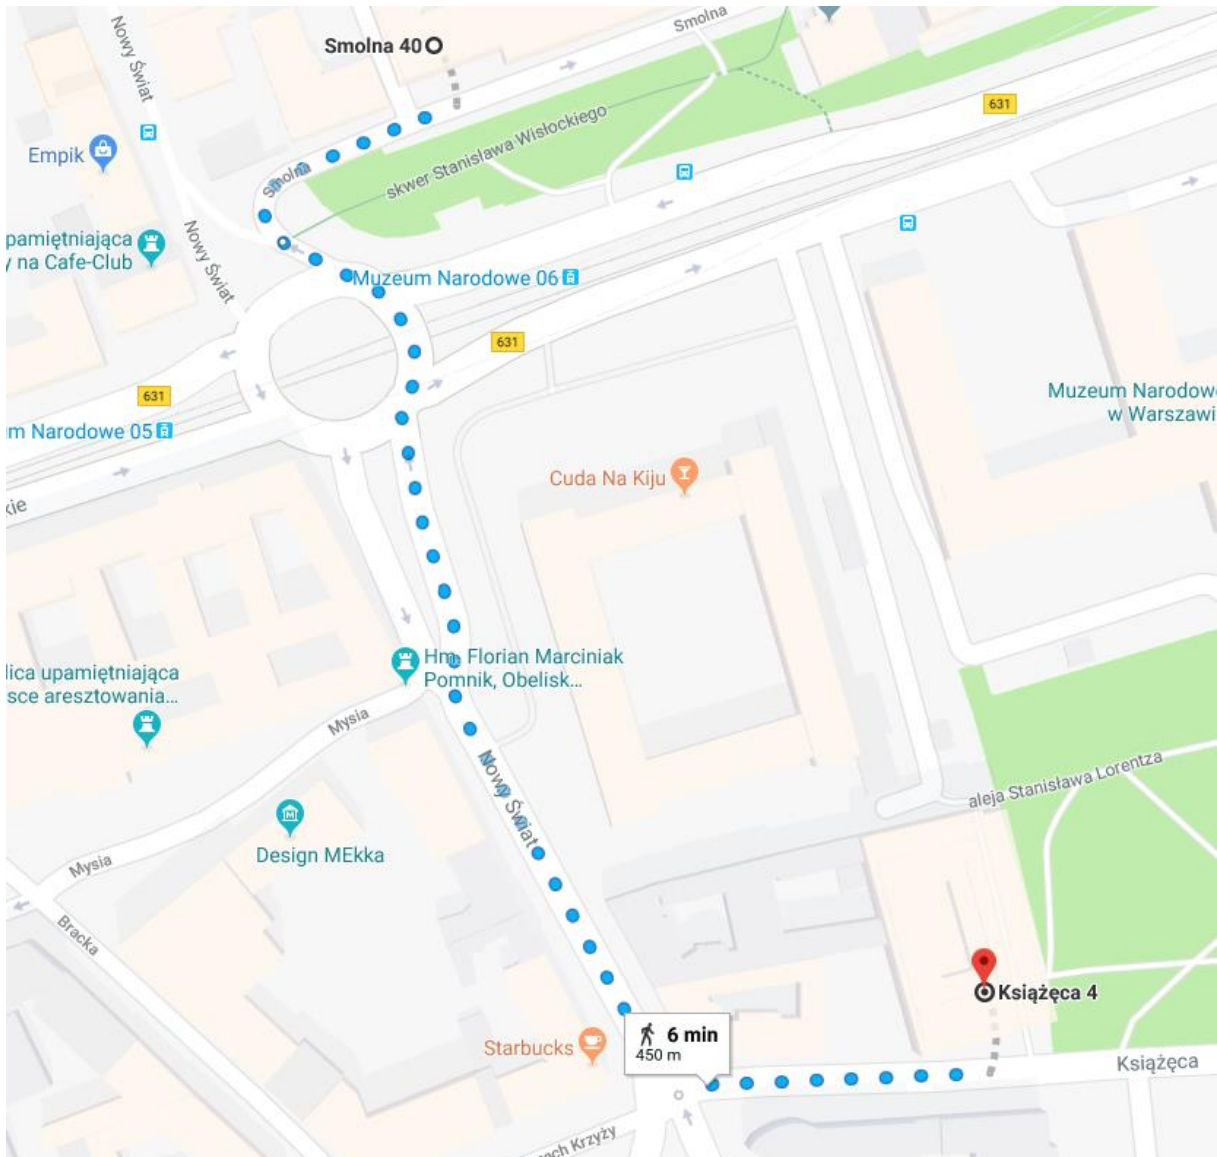

400 metres-5 minutes walking distance.

2. NOVOTEL HOTEL ****

<http://www.novotel.com/pl/hotel-3383-novotel-warszawa-centrum/index.shtml>

GOOGLE MAPS:

<https://www.google.pl/maps/dir/Marszalkowska%2C94,+Warszawa/Ksi%C4%85%C5%BC%C4%99ca+4,+Warszawa/@52.2294614,21.0157744,17z/data=!3m1!4b1!4m13!4m12!1m5!1m1!1s0x471eccf23711845b:0xde13c3952c2f7782!2m2!1d21.0132463!2d52.2282861!1m5!1m1!1s0x471eccf74a4c0c4b:0xe59cc0a6f0e0cc96!2m2!1d21.0236593!2d52.230084>

800 metres-10 minutes walking distance.

3.MERCURE WARSZAWA GRAND HOTEL ****

<https://www.accorhotels.com/pl/hotel-3384-mercure-warszawa-grand/index.shtml>

GOOGLE MAPS:

<https://www.google.pl/maps/dir/Krucza+28,+Warszawa/Ksi%C4%85%C5%BC%C4%99ca+4,+Warszawa/@52.2287253,21.0180987,17z/data=!3m1!4b1!4m14!4m13!1m5!1m1!1s0x471eccf1abde2293:0x318699fa0d7989ae!2m2!1d21.018639!2d52.227647!1m5!1m1!1s0x471eccf74a4c0c4b:0xe59cc0a6f0e0cc96!2m2!1d21.0236593!2d52.230084!3e2>

600 metres-7 minutes walking distance.

4.INDIGO HOTEL ****

<http://indigowarsaw.com/pl/>

GOOGLE MAPS:

<https://www.google.pl/maps/dir/Smolna+40,+Warszawa/Ksi%C4%85%C5%BC%C4%99ca+4,+Warszawa/@52.2308851,21.0210952,17.75z/data=!4m13!4m12!1m5!1m1!1s0x471eccf6f6a69979:0xffa114981a00712b!2m2!1d21.0212571!2d52.2326154!1m5!1m1!1s0x471eccf74a4c0c4b:0xe59cc0a6f0e0cc96!2m2!1d21.0236593!2d52.230084>

450 metres-6 minutes walking distance.

5.METROPOL HOTEL ****

<http://www.hotelmetropol.com.pl/pl/default.html>

GOOGLE MAPS:

<https://www.google.pl/maps/dir/Marsza%C5%82kowska+99A,+Warszawa/Ksi%C4%85%C5%BC%C4%99ca+4,+Warszawa/@52.2295641,21.0151639,17z/data=!3m1!4b1!4m14!4m13!1m5!1m1!1s0x471eccf2fe78e09d:0x1f7fdbf780a290a9!2m2!1d21.011022!2d52.2289929!1m5!1m1!1s0x471eccf74a4c0c4b:0xe59cc0a6f0e0cc96!2m2!1d21.0236593!2d52.230084!3e2>