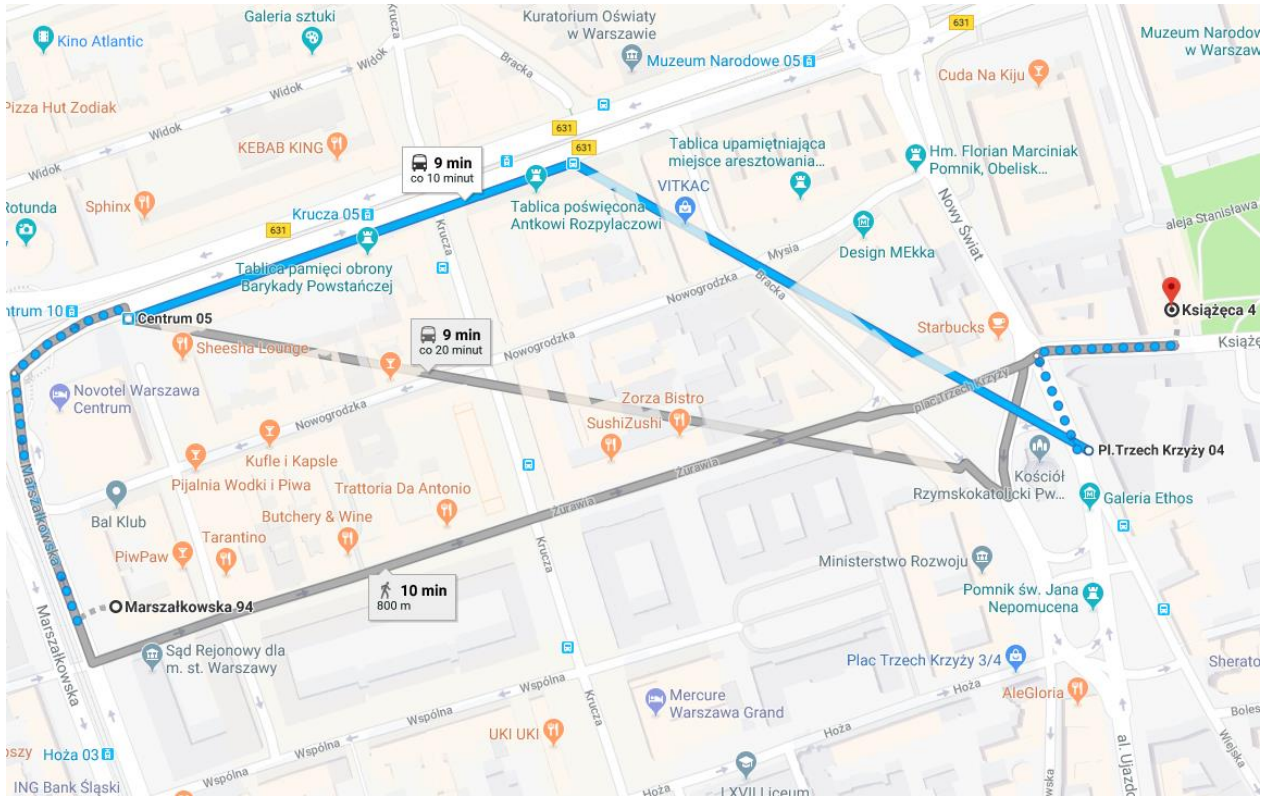

LIST OF HOTELS:

1.SHERATON WARSAW HOTEL *****

<http://www.sheratonwarsaw.pl/?SWAQ=958C>

GOOGLE MAPS:

<https://www.google.pl/maps/dir/Boles%C5%82awa+Prusa+2,+Warszawa/Ksi%C4%85%C5%BC%C4%99ca+4,+Warszawa/@52.2287884,21.0229008,18z/data=!4m13!4m12!1m5!1m1!1s0x471eccfa6cf9196b:0xd77000337047f3d2!2m2!1d21.024925!2d52.2279257!1m5!1m1!1s0x471eccf74a4c0c4b:0xe59cc0a6f0e0cc96!2m2!1d21.0236593!2d52.230084>

400 metres-5 minutes walking distance.

2. NOVOTEL HOTEL ****

<http://www.novotel.com/pl/hotel-3383-novotel-warszawa-centrum/index.shtml>

GOOGLE MAPS:

<https://www.google.pl/maps/dir/Marszalkowska%2C94,+Warszawa/Ksi%C4%85%C5%BC%C4%99ca+4,+Warszawa/@52.2294614,21.0157744,17z/data=!3m1!4b1!4m13!4m12!1m5!1m1!1s0x471eccf23711845b:0xde13c3952c2f7782!2m2!1d21.0132463!2d52.2282861!1m5!1m1!1s0x471eccf74a4c0c4b:0xe59cc0a6f0e0cc96!2m2!1d21.0236593!2d52.230084>

800 metres-10 minutes walking distance.

3.MERCURE WARSZAWA GRAND HOTEL ****

<https://www.accorhotels.com/pl/hotel-3384-mercure-warszawa-grand/index.shtml>

GOOGLE MAPS:

<https://www.google.pl/maps/dir/Krucza+28,+Warszawa/Ksi%C4%85%C5%BC%C4%99ca+4,+Warszawa/@52.2287253,21.0180987,17z/data=!3m1!4b1!4m14!4m13!1m5!1m1!1s0x471eccf1abde2293:0x318699fa0d7989ae!2m2!1d21.018639!2d52.227647!1m5!1m1!1s0x471eccf74a4c0c4b:0xe59cc0a6f0e0cc96!2m2!1d21.0236593!2d52.230084!3e2>

450 metres-6 minutes walking distance.

5.METROPOL HOTEL ****

<http://www.hotelmetropol.com.pl/pl/default.html>

GOOGLE MAPS:

<https://www.google.pl/maps/dir/Marsza%C5%82kowska+99A,+Warszawa/Ksi%C4%85%C5%BC%C4%99ca+4,+Warszawa/@52.2295641,21.0151639,17z/data=!3m1!4b1!4m14!4m13!1m5!1m1!1s0x471eccf2fe78e09d:0x1f7fdbf780a290a9!2m2!1d21.011022!2d52.2289929!1m5!1m1!1s0x471eccf74a4c0c4b:0xe59cc0a6f0e0cc96!2m2!1d21.0236593!2d52.230084!3e2>